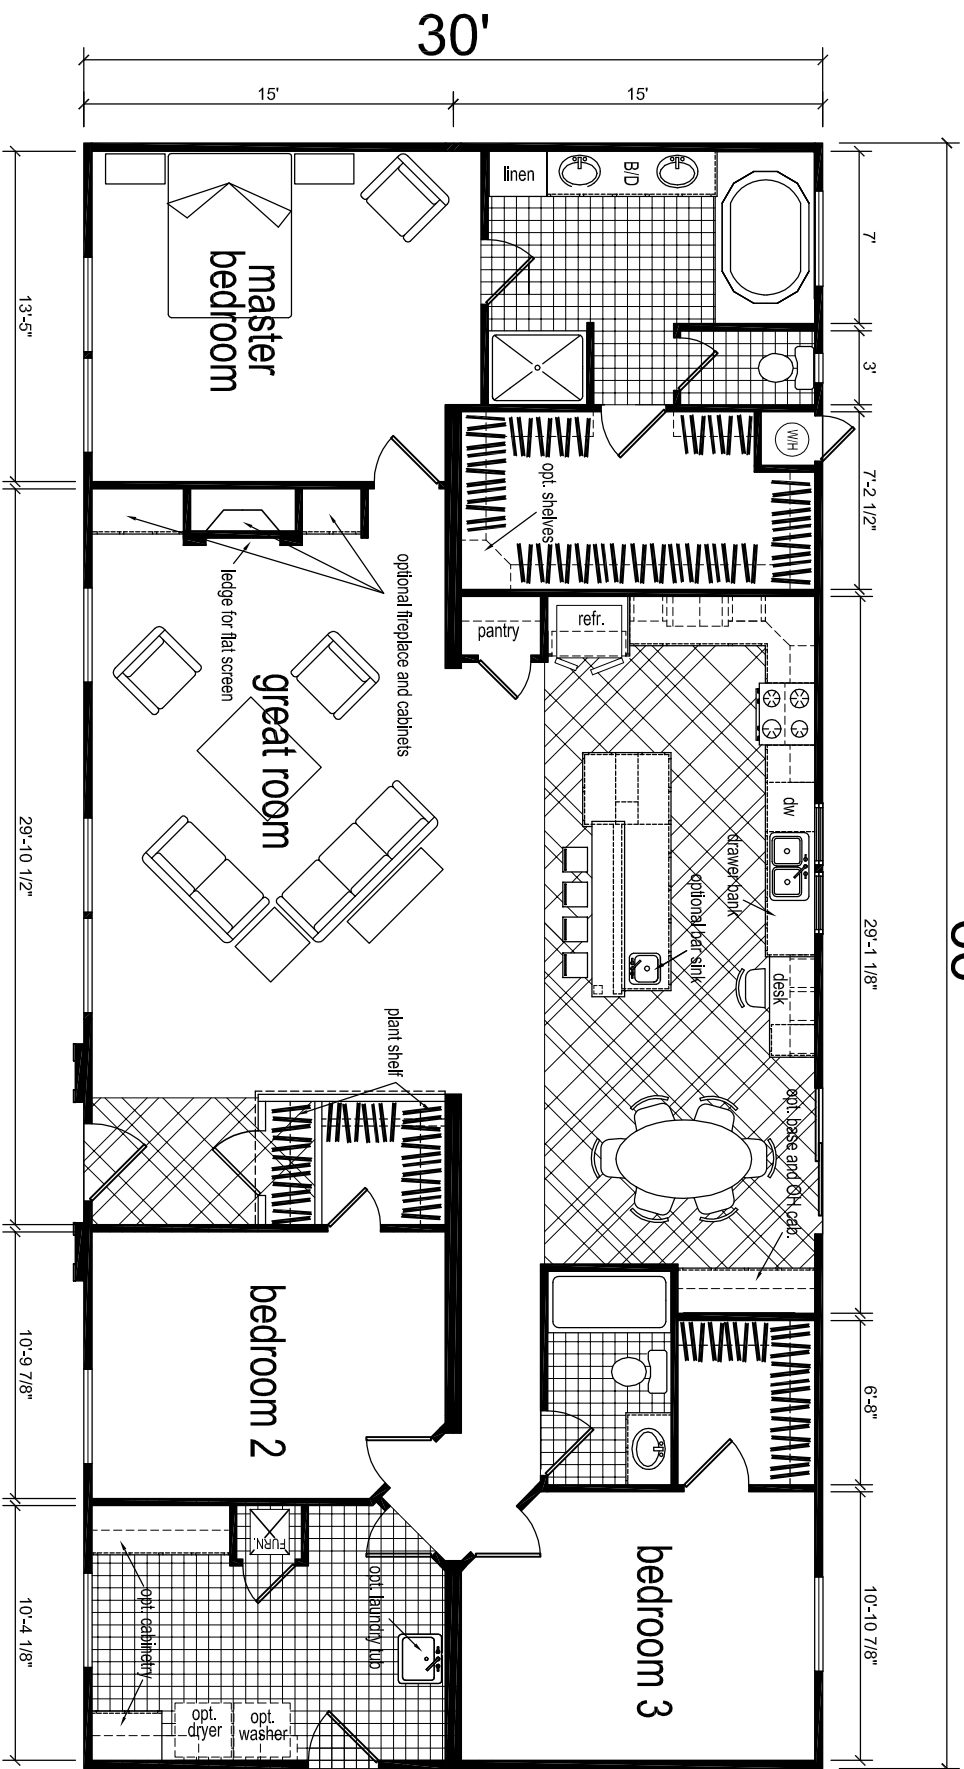

66'

Mount Versteeg

shown with window sizes and location as per std. exterior

ALL DRAWINGS AND DIMENSIONS ARE APPROXIMATE, AND MAY BE SUBJECT TO CHANGES BY CHAMPION HOME BUILDERS CO. LINDSAY, CA

DAPIA SEAL

MODIFICATIONS

MODEL: SE-0663B

SHEET:

840 PALM AVE. P.O. BOX 429 LINDSAY, CA 93247

PROPRIETARY AND CONFIDENTIAL
THESE DRAWINGS AND SPECIFICATIONS ARE ORIGINAL,
PROPRIETARY AND CONFIDENTIAL MATERIALS OF CHAMPION
COPYRIGHT © 1976-2006 BY CHAMPION

TITLE: LITERATURE PLAN

L-101

DRAWN BY: M. SANCHEZ
SCALE: 1/8" = 1'-0"

DATE: 09-26-2012
3 BEDROOM, 2 BATH
NOMINAL SIZE: 30'-0" x 66'-0"
ACTUAL SIZE: 30'-0" x 66'-0"
TOTAL AREA: 1980 SQ. FT.